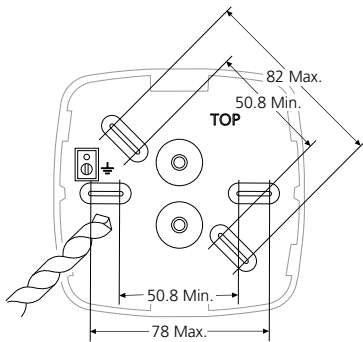

Surface Mounted

Direct/Indirect

1 Direct, Surface Mounted

2

3

230-240V~  
 5 x 1.5mm<sup>2</sup> Min.  
 1 x P/L, 1 x N, 1 x ⊕, 1 x +, 1 x -

4

5