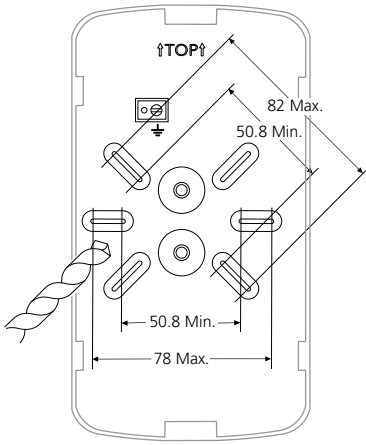

Surface Mounted

Direct/Indirect

1 Direct, Surface Mounted

2

3

230-240V~  
 5 x 1.5mm<sup>2</sup> Min.  
 1 x P/L, 1 x N, 1 x ⊕, 1 x +, 1 x -

4

5

6

7

7 Accessories

8

**1** Direct/Indirect Mounted

**2**

**3**

230-240V~  
5 x 1.5mm<sup>2</sup> Min.  
1 x P/L, 1 x N, 1 x ⊕, 1 x +, 1 x -