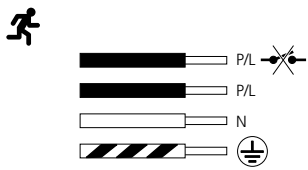

LED
4054936 - 4054959
(VR) LED
4054960 - 4054983

LED

(VR) LED

1 ⚡ 230-240V~
0.75mm² Min

2

3 ⚡

4

4055000-1
4055004-5
4055064-5
4055068-9