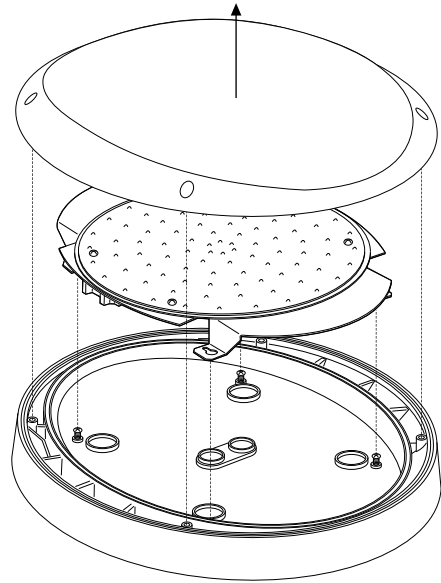

LED
4054936 - 4054959
(VR) LED
4054960 - 4054983

LED

(VR) LED

1 ⚡ 230-240V~
0.75mm² Min

2

3 ⚡

4

4055000-1
4055004-5
4055064-5
4055068-9

DALI
4055002-3
4055006-7
4055066-7
4055070-1

4

5