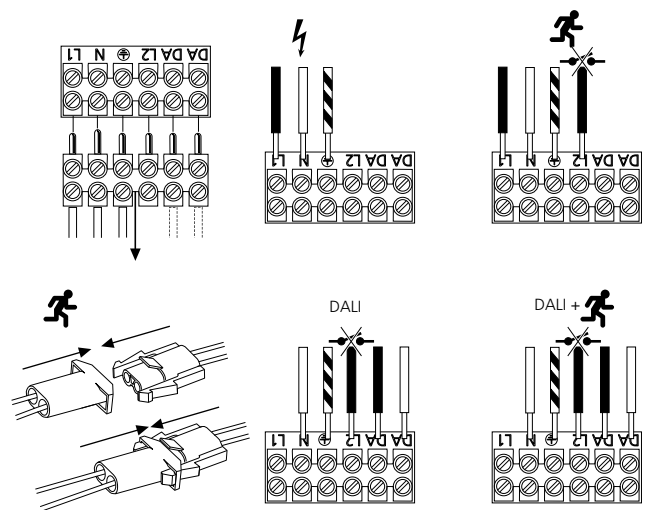

LED
4054936 - 4054959
(VR) LED
4054960 - 4054983

LED

(VR) LED

1 ⚡ 230-240V~
0.75mm² Min

2

3 ⚡

4

4055000-1
4055004-5
4055064-5
4055068-9

DALI
4055002-3
4055006-7
4055066-7
4055070-1

4

5