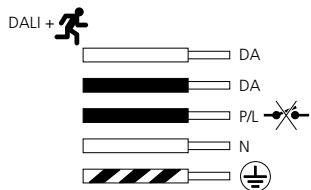

LED
4054936 - 4054959
(VR) LED
4054960 - 4054983

LED

(VR) LED

1 ⚡ 230-240V~
0.75mm² Min

2

3 ⚡

4

4055000-1
4055004-5
4055064-5
4055068-9