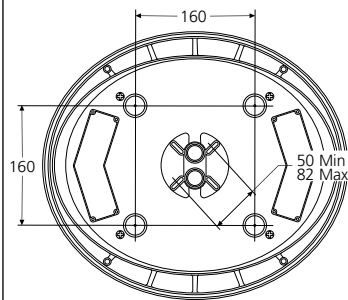

LED
4054936 - 4054959
(VR) LED
4054960 - 4054983

LED

(VR) LED

1 ⚡ 230-240V~
0.75mm² Min

2

3 ⚡

4

4055000-1
4055004-5
4055064-5
4055068-9

DALI
4055002-3
4055006-7
4055066-7
4055070-1

4

5