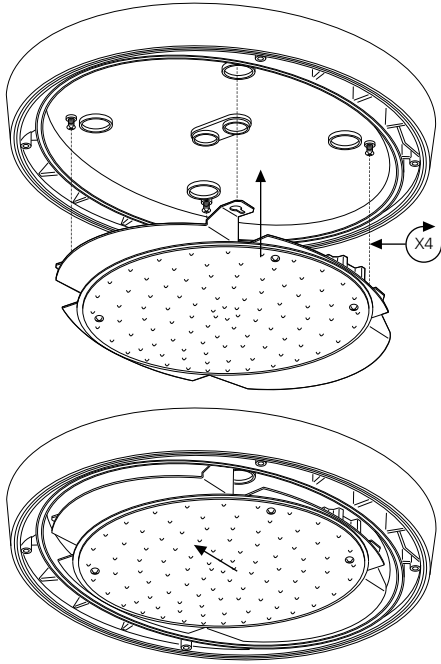

LED
4054936 - 4054959
(VR) LED
4054960 - 4054983

LED

(VR) LED

1 ⚡ 230-240V~
0.75mm² Min

2

3 ⚡

4

4055000-1
4055004-5
4055064-5
4055068-9

DALI
4055002-3
4055006-7
4055066-7
4055070-1

4

5