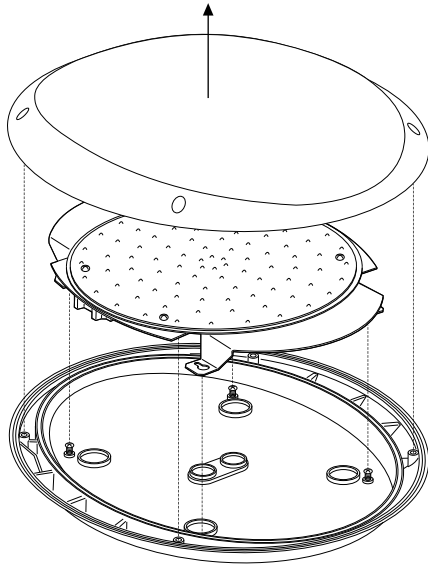

LED
4054936 - 4054959
(VR) LED
4054960 - 4054983

LED

(VR) LED

1 ⚡ 230-240V~
0.75mm² Min

2

3 ⚡

4

4055000-1
4055004-5
4055064-5
4055068-9

DALI
4055002-3
4055006-7
4055066-7
4055070-1

4

5