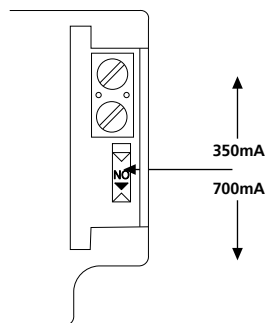

LED
4054936 - 4054959
(VR) LED
4054960 - 4054983

LED

(VR) LED

1 ⚡ 230-240V~
0.75mm² Min

2

3 ⚡

4

4055000-1
4055004-5
4055064-5
4055068-9

DALI
4055002-3
4055006-7
4055066-7
4055070-1

4

5