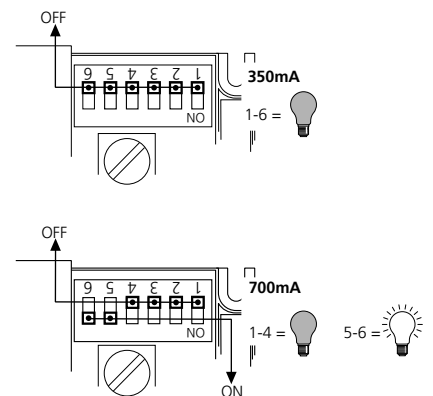

LED
4054936 - 4054959
(VR) LED
4054960 - 4054983

LED

(VR) LED

1 ⚡ 230-240V~
0.75mm² Min

2

3 ⚡

4

4055000-1
4055004-5
4055064-5
4055068-9

DALI
4055002-3
4055006-7
4055066-7
4055070-1

4

5