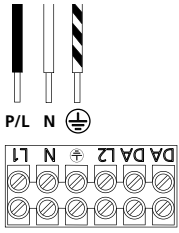

A	x2		IP65 M16 Cable Gland
B	x4		IP65 Ø8mm washer

1 LED

2 (VR) LED

3

4 230-240V

3

4 230-240V

5 ⚡ 230-240V

5 ⚡ 230-240V + DALI

5 ⚡ 230-240V + ⚡

5 ⚡ 230-240V + ⚡ + DALI

6

7

8