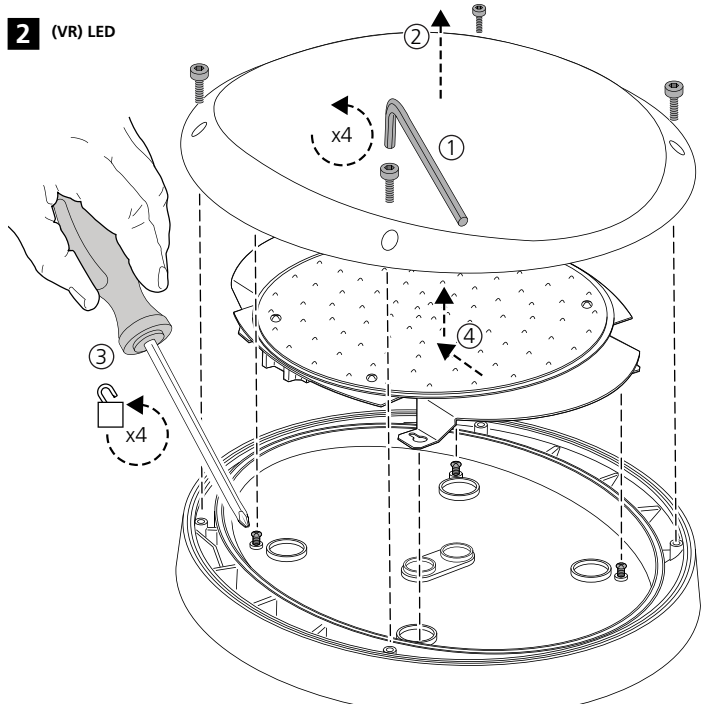

A	x2		IP65 M16 Cable Gland
B	x4		IP65 Ø8mm washer

1 LED

2 (VR) LED

3

4 230-240V

3

4 230-240V

5 ⚡ 230-240V

5 ⚡ 230-240V + DALI

5 ⚡ 230-240V + ⚡

5 ⚡ 230-240V + ⚡ + DALI

6

7

8