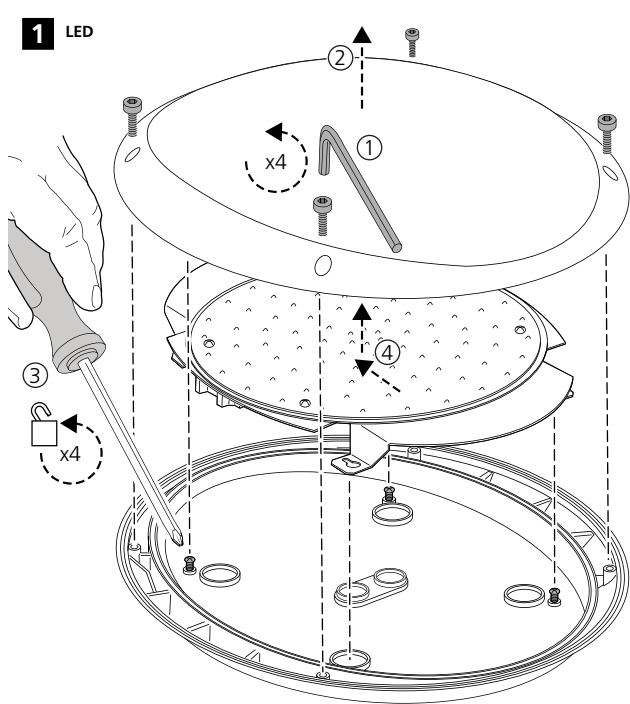

A	x2		IP65 M16 Cable Gland
B	x4		IP65 Ø8mm washer

1 LED

2 (VR) LED

3

4 230-240V

3

4 230-240V

5 ⚡ 230-240V

5 ⚡ 230-240V + DALI

5 ⚡ 230-240V + ⚡

5 ⚡ 230-240V + ⚡ + DALI

6

7

8