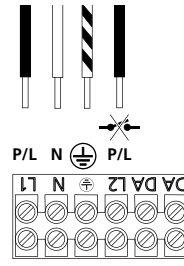

A	x2		IP65 M16 Cable Gland
B	x4		IP65 Ø8mm washer

1 LED

2 (VR) LED

3

4 230-240V

3

4 230-240V

5 ⚡ 230-240V

5 ⚡ 230-240V + DALI

5 ⚡ 230-240V + ⚡

5 ⚡ 230-240V + ⚡ + DALI

6

7

8