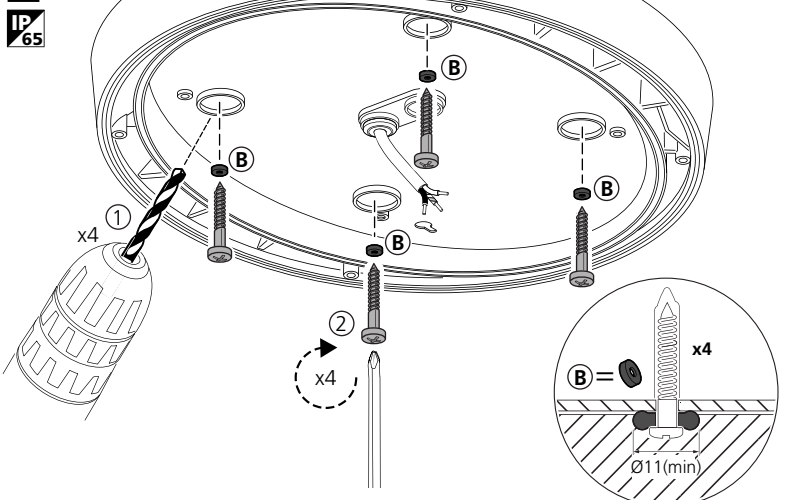

A	x2		IP65 M16 Cable Gland
B	x4		IP65 Ø8mm washer

1 LED

2 (VR) LED

3

4 230-240V

3

4 230-240V

5 ⚡ 230-240V

5 ⚡ 230-240V + DALI

5 ⚡ 230-240V + ⚡

5 ⚡ 230-240V + ⚡ + DALI

6

7

8