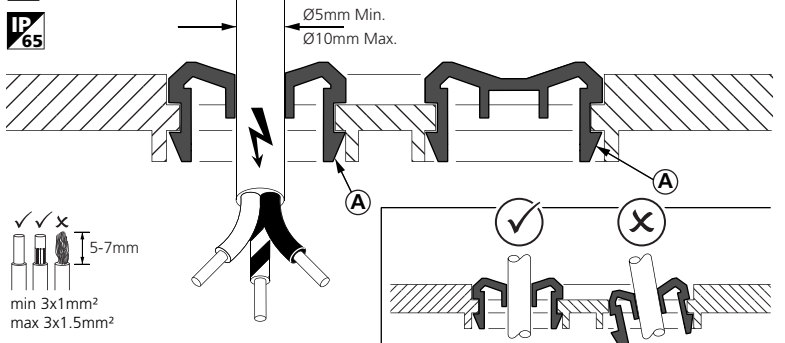

A	x2		IP65 M16 Cable Gland
B	x4		IP65 Ø8mm washer

1 LED

2 (VR) LED

3

4 230-240V

3

4 230-240V

5 ⚡ 230-240V

5 ⚡ 230-240V + DALI

5 ⚡ 230-240V + ⚡

5 ⚡ 230-240V + ⚡ + DALI

6

7

8