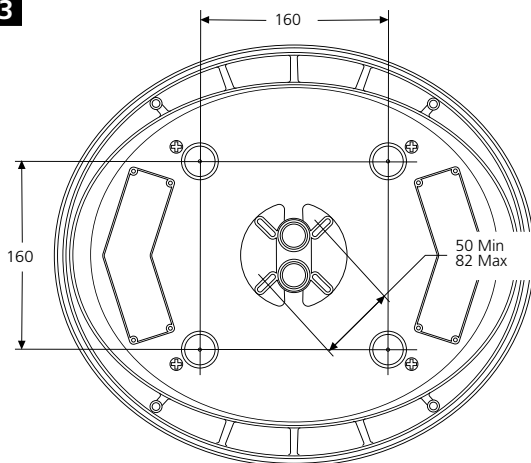

A	x2		IP65 M16 Cable Gland
B	x4		IP65 Ø8mm washer

1 LED

2 (VR) LED

3

4 230-240V

3

4 230-240V

5 ⚡ 230-240V

5 ⚡ 230-240V + DALI

5 ⚡ 230-240V + ⚡

5 ⚡ 230-240V + ⚡ + DALI

6

7

8