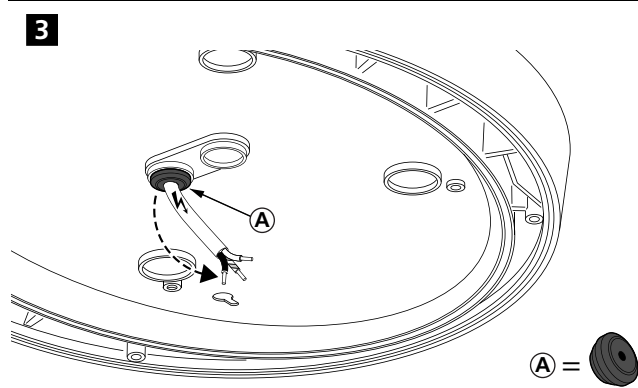

A	x2		IP65 M16 Cable Gland
B	x4		IP65 Ø8mm washer

1 LED

2 (VR) LED

3

4 230-240V

3

4 230-240V

5 ⚡ 230-240V

5 ⚡ 230-240V + DALI

5 ⚡ 230-240V + ⚡

5 ⚡ 230-240V + ⚡ + DALI

6

7

8