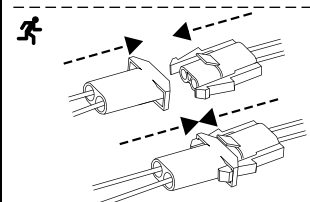

5 ⚡ 230-240V + ⚡ + DALI