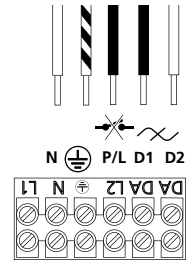

A	x2		IP65 M16 Cable Gland
B	x4		IP65 Ø8mm washer

1 LED

2 (VR) LED

3

4 230-240V

3

4 230-240V

5 ⚡ 230-240V

5 ⚡ 230-240V + DALI

5 ⚡ 230-240V + ⚡

5 ⚡ 230-240V + ⚡ + DALI

6

7

8