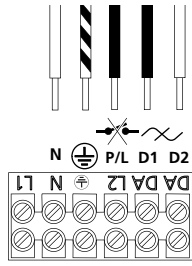

A	x2		IP65 M16 Cable Gland
B	x4		IP65 Ø8mm washer

1 LED

2 (VR) LED

3

4 230-240V

3

4 230-240V

5 ⚡ 230-240V

5 ⚡ 230-240V + DALI

5 ⚡ 230-240V + ⚡

5 ⚡ 230-240V + ⚡ + DALI

6

7

8