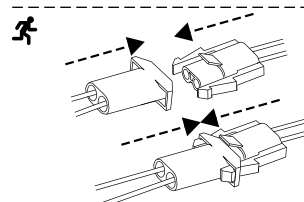

5 ⚡ 230-240V + ⚡ + DALI