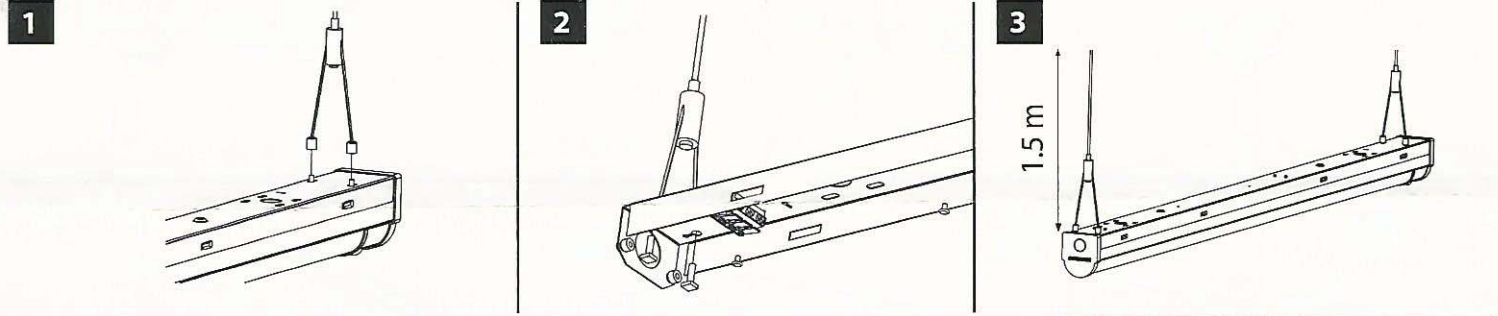

*PIR Versions

! 220-240V ~
0.75mm² Min.

max. Ø = 12 m m
min. Ø = 4,5 m m
10,5

REFLECTOR MOUNTING

SUSPENDED MOUNTING

CONTINUOUS MOUNTING

PIR VERSION