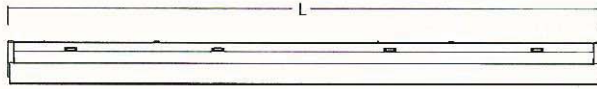

JAN	FEB	MAR	APR
MAY	JUN	JUL	AUG
SEP	OCT	NOV	DEC
2013	2014	2015	2016
2017	2018	2019	2020
2021	2022	2023	2024

SYM REFLECTOR