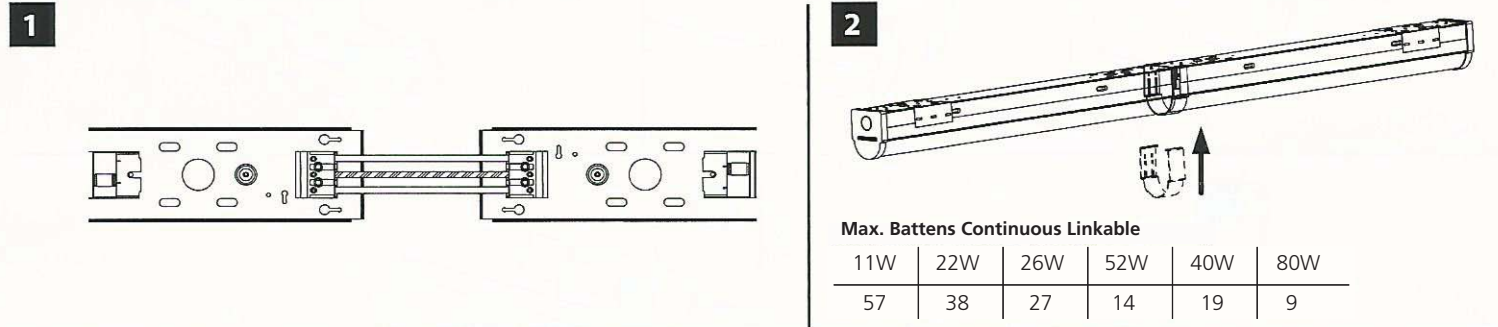

*PIR Versions

! 220-240V ~
0.75mm² Min.

max. Ø = 12 m m
min. Ø = 4,5 m m
10,5

REFLECTOR MOUNTING

SUSPENDED MOUNTING

CONTINUOUS MOUNTING

PIR VERSION