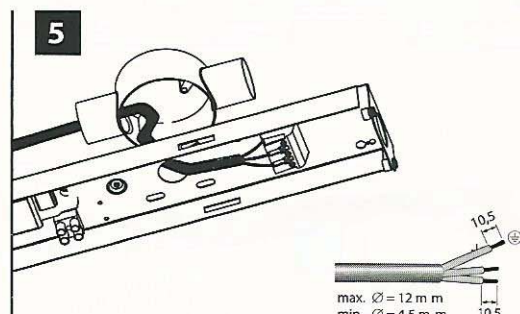

JAN	FEB	MAR	APR
MAY	JUN	JUL	AUG
SEP	OCT	NOV	DEC
2013	2014	2015	2016
2017	2018	2019	2020
2021	2022	2023	2024

SYM REFLECTOR

ASYM REFLECTOR

	L	H	W	H1	W1
600	605	76	66	121	92
1200	1205	76	66	121	92
1500	1505	76	66	121	92
1200*	1305	76	66	-	-
1500*	1605	76	66	-	-

*PIR Versions

! 220-240V ~
0.75mm² Min.

max. Ø = 12 m m
min. Ø = 4,5 m m
10,5

REFLECTOR MOUNTING

SUSPENDED MOUNTING

CONTINUOUS MOUNTING

PIR VERSION