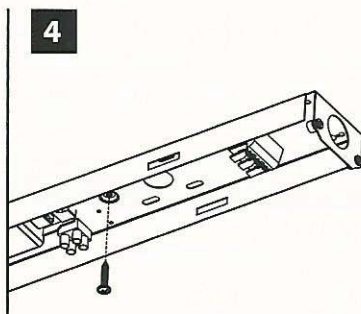

JAN	FEB	MAR	APR
MAY	JUN	JUL	AUG
SEP	OCT	NOV	DEC
2013	2014	2015	2016
2017	2018	2019	2020
2021	2022	2023	2024

SYM REFLECTOR

ASYM REFLECTOR

	L	H	W	H1	W1
600	605	76	66	121	92
1200	1205	76	66	121	92
1500	1505	76	66	121	92
1200*	1305	76	66	-	-
1500*	1605	76	66	-	-

*PIR Versions

! 220-240V ~
0.75mm² Min.

max. Ø = 12 m m
min. Ø = 4,5 m m
10,5

REFLECTOR MOUNTING

SUSPENDED MOUNTING

CONTINUOUS MOUNTING

PIR VERSION