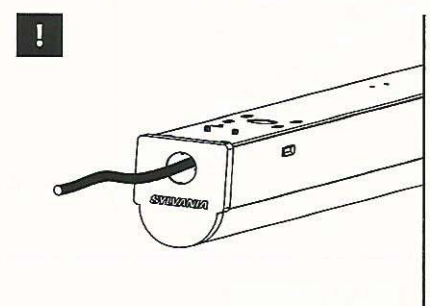

JAN	FEB	MAR	APR
MAY	JUN	JUL	AUG
SEP	OCT	NOV	DEC
2013	2014	2015	2016
2017	2018	2019	2020
2021	2022	2023	2024

SYM REFLECTOR

ASYM REFLECTOR

	L	H	W	H1	W1
600	605	76	66	121	92
1200	1205	76	66	121	92
1500	1505	76	66	121	92
1200*	1305	76	66	-	-
1500*	1605	76	66	-	-

*PIR Versions

! 220-240V ~
0.75mm² Min.

max. Ø = 12 m m
min. Ø = 4,5 m m
10,5

REFLECTOR MOUNTING

SUSPENDED MOUNTING

CONTINUOUS MOUNTING

PIR VERSION