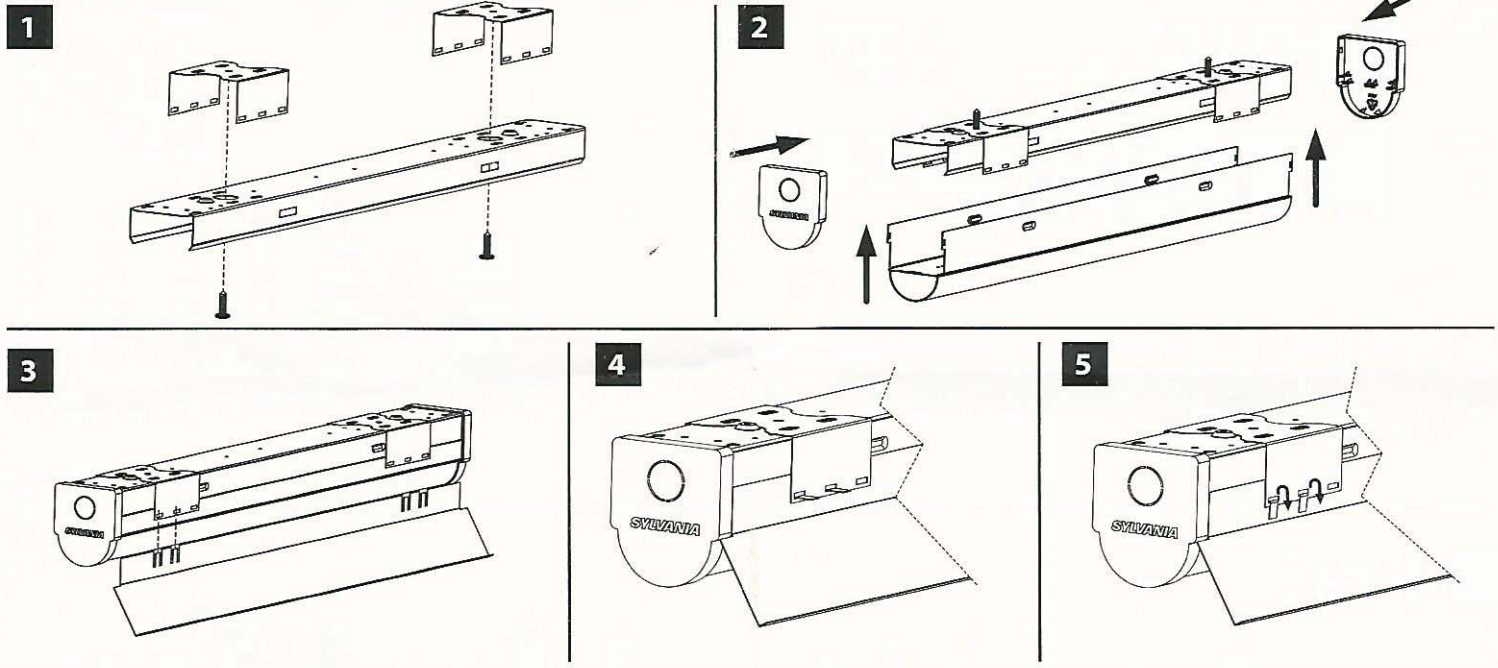

*PIR Versions

! 220-240V ~
0.75mm² Min.

max. Ø = 12 m m
min. Ø = 4,5 m m
10,5

REFLECTOR MOUNTING

SUSPENDED MOUNTING

CONTINUOUS MOUNTING

PIR VERSION