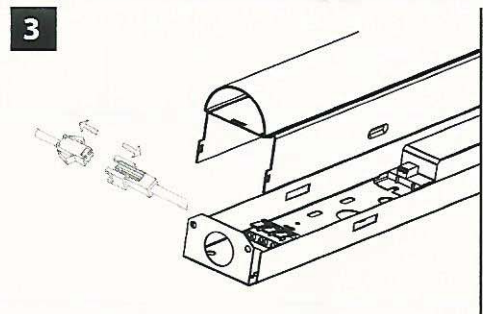

JAN	FEB	MAR	APR
MAY	JUN	JUL	AUG
SEP	OCT	NOV	DEC
2013	2014	2015	2016
2017	2018	2019	2020
2021	2022	2023	2024

SYM REFLECTOR

ASYM REFLECTOR

	L	H	W	H1	W1
600	605	76	66	121	92
1200	1205	76	66	121	92
1500	1505	76	66	121	92
1200*	1305	76	66	-	-
1500*	1605	76	66	-	-

*PIR Versions

! 220-240V ~
0.75mm² Min.

max. Ø = 12 m m
min. Ø = 4,5 m m
10,5

REFLECTOR MOUNTING

SUSPENDED MOUNTING

CONTINUOUS MOUNTING

PIR VERSION