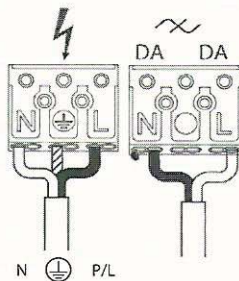

JAN	FEB	MAR	APR
MAY	JUN	JUL	AUG
SEP	OCT	NOV	DEC
2013	2014	2015	2016
2017	2018	2019	2020
2021	2022	2023	2024

SYM REFLECTOR

ASYM REFLECTOR

	L	H	W	H1	W1
600	605	76	66	121	92
1200	1205	76	66	121	92
1500	1505	76	66	121	92
1200*	1305	76	66	-	-
1500*	1605	76	66	-	-

*PIR Versions

! 220-240V ~
0.75mm² Min.

max. Ø = 12 m m
min. Ø = 4,5 m m
10,5

REFLECTOR MOUNTING

SUSPENDED MOUNTING

CONTINUOUS MOUNTING

PIR VERSION