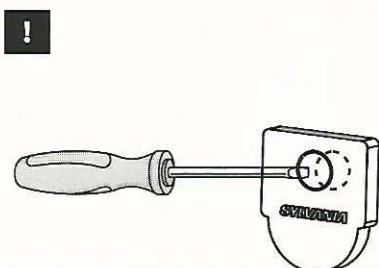

JAN	FEB	MAR	APR
MAY	JUN	JUL	AUG
SEP	OCT	NOV	DEC
2013	2014	2015	2016
2017	2018	2019	2020
2021	2022	2023	2024

SYM REFLECTOR

ASYM REFLECTOR

	L	H	W	H1	W1
600	605	76	66	121	92
1200	1205	76	66	121	92
1500	1505	76	66	121	92
1200*	1305	76	66	-	-
1500*	1605	76	66	-	-

*PIR Versions

! 220-240V ~
0.75mm² Min.

max. Ø = 12 m m
min. Ø = 4,5 m m
10,5

REFLECTOR MOUNTING

SUSPENDED MOUNTING

CONTINUOUS MOUNTING

PIR VERSION