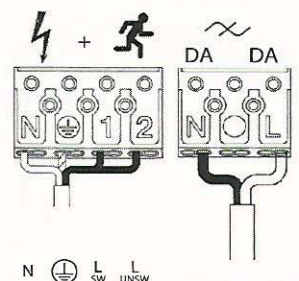

JAN	FEB	MAR	APR
MAY	JUN	JUL	AUG
SEP	OCT	NOV	DEC
2013	2014	2015	2016
2017	2018	2019	2020
2021	2022	2023	2024

SYM REFLECTOR

ASYM REFLECTOR

	L	H	W	H1	W1
600	605	76	66	121	92
1200	1205	76	66	121	92
1500	1505	76	66	121	92
1200*	1305	76	66	-	-
1500*	1605	76	66	-	-

*PIR Versions

! 220-240V ~
0.75mm² Min.

max. Ø = 12 m m
min. Ø = 4,5 m m
10,5

REFLECTOR MOUNTING

SUSPENDED MOUNTING

CONTINUOUS MOUNTING

PIR VERSION