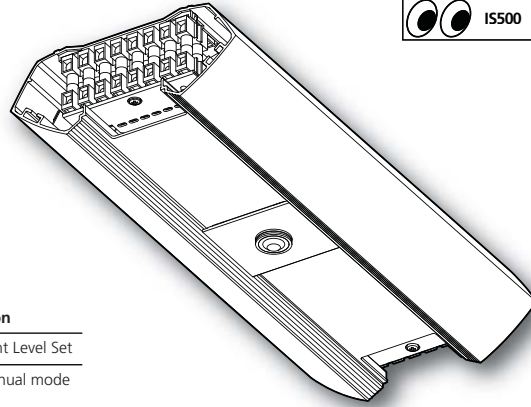

2058071
2058073

Motion Detection			Light Regulation	
Pos	Mode	Delay Time	Mode	Light Level Set
0	on	20 mins	on	manual mode