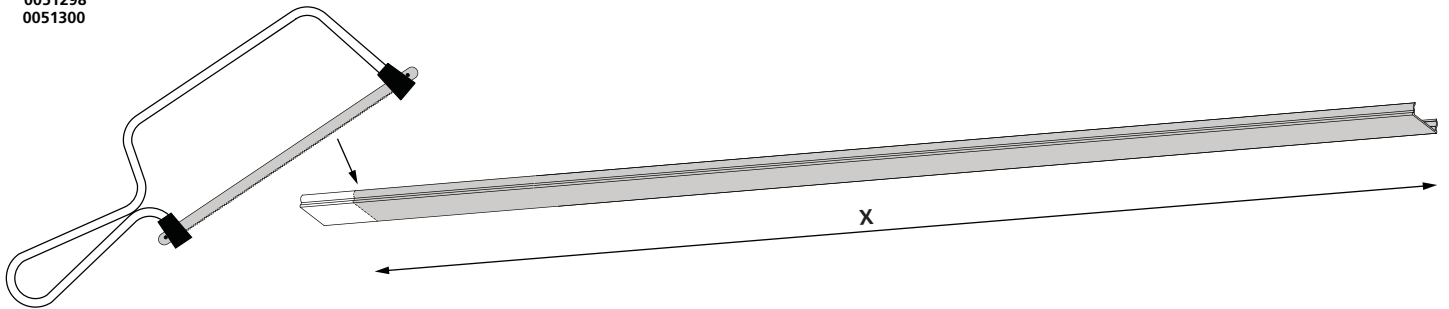

0051288

1

2

Continuous Line

Continuous Line	0051288
X=2 ---> X=10	x1

Continuous Line

Continuous Line	0051288
X=11 ---> X=20	x2

# RANA Linear - 1700mm Diffuser (Accessory)

0051298  
0051300

Continuous Line

**1**

**2**

0051298  
0051300

**3**