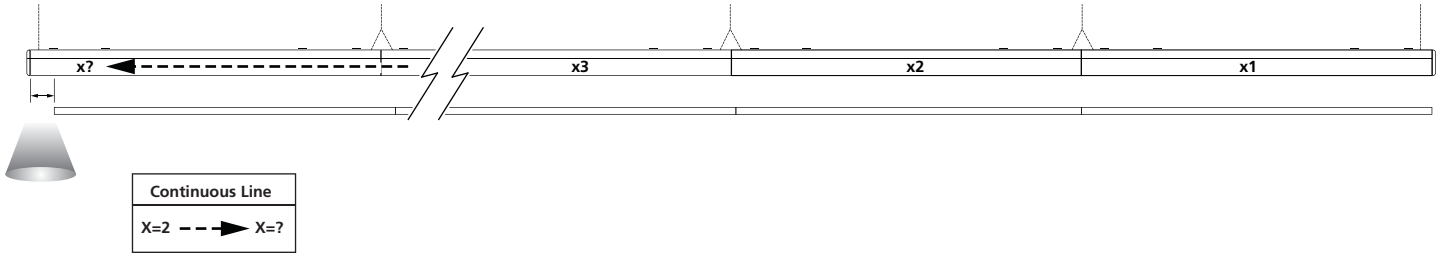

0051288

1

2

Continuous Line

Continuous Line	0051288
X=2 ---> X=10	x1

Continuous Line

Continuous Line	0051288
X=11 ---> X=20	x2

# RANA Linear - 1700mm Diffuser (Accessory)

0051298  
0051300

Continuous Line

**1**

**2**

0051298  
0051300

**3**