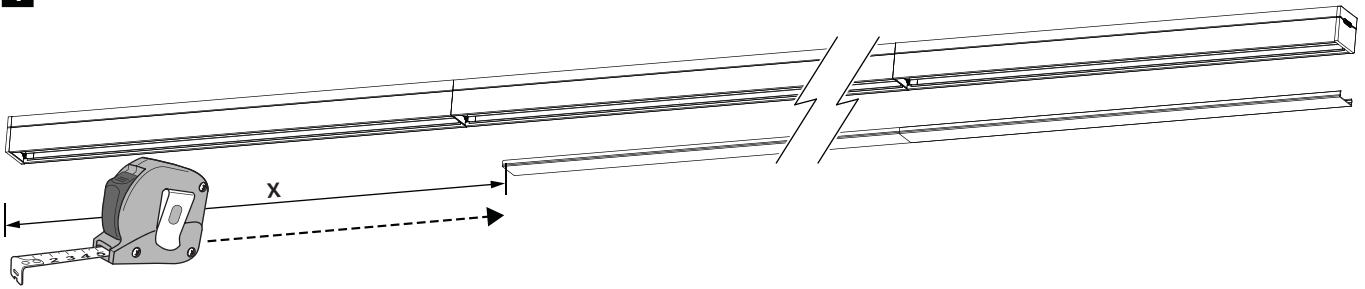

0051288

1

2

Continuous Line

Continuous Line	0051288
X=2 ---> X=10	x1

Continuous Line

Continuous Line	0051288
X=11 ---> X=20	x2

# RANA Linear - 1700mm Diffuser (Accessory)

0051298  
0051300

Continuous Line

**1**

**2**

0051298  
0051300

**3**