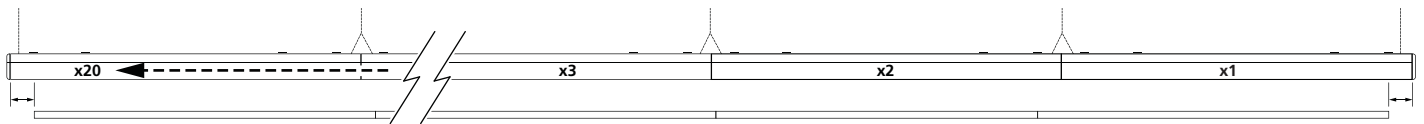

0051288

1

2

Continuous Line

Continuous Line	0051288
X=2 ---> X=10	x1

Continuous Line

Continuous Line	0051288
X=11 ---> X=20	x2

# RANA Linear - 1700mm Diffuser (Accessory)

0051298  
0051300

Continuous Line

**1**

**2**

0051298  
0051300

**3**