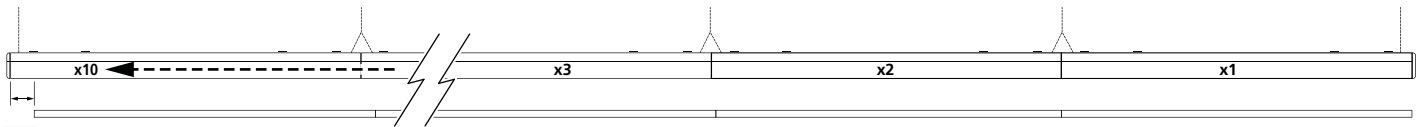

0051288

1

2

Continuous Line

Continuous Line	0051288
X=2 ---> X=10	x1

Continuous Line

Continuous Line	0051288
X=11 ---> X=20	x2

# RANA Linear - 1700mm Diffuser (Accessory)

0051298  
0051300

Continuous Line

**1**

**2**

0051298  
0051300

**3**