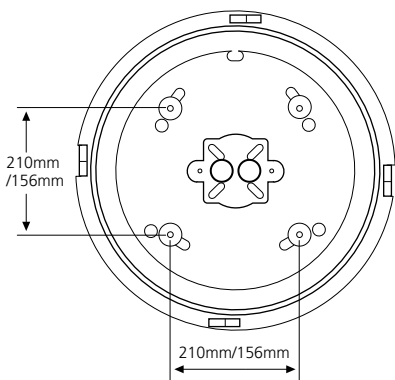

1 Cassini Emergency 400 - 156mm
Cassini Emergency 500 - 210mm

2

2

i

ii