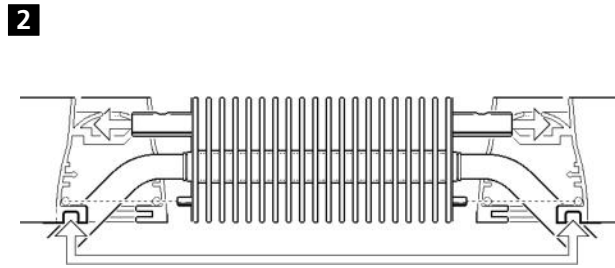

Lytespan 3 Flexible Coupler

IS611E

mech/electrical
 2020798 2021310 2025516
 2051506 2051507 2051508
 mech
 2027461 2027462 2027463

2020798 2021310 2021516 2027461 2027462 2027463 2051506 2051507 2051508

<Millimetres>

Concord

Havells Sylvania Europe LTD
 Avis Way, Newhaven East Sussex BN9 0ED UK
 www.havells-sylvania.com

© Concord Lighting Limited 07.14