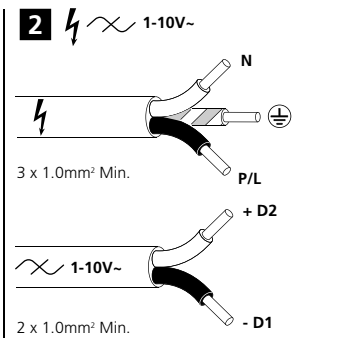

2027999-2028027
 2030716-2030718
 2030721-2030728
 2030731

230-240V~ 50-60Hz

iv COMMISSIONING DATE

JAN	FEB	MAR	APR
MAY	JUN	JUL	AUG
SEP	OCT	NOV	DEC
2010	2011	2012	2013
2014	2015	2016	2017
2018	2019	2020	2021