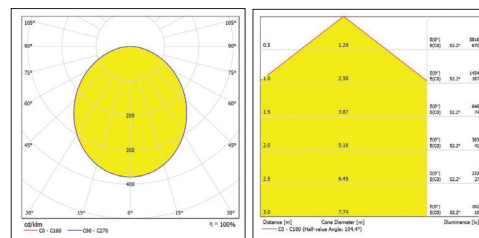

Code	Description	Colour Temp (K)	Lumen Output (lm)	Power Consumption (W)	Efficacy (lm/W)	IP Rating	IK Rating	Dimensions (W x L in mm)	Average life (Hrs)	Energy Class
Ø 450mm 3K										
4061170	Colossal 450 3K	3000K	3745lm	32W	117 lm/W	IP40	IK07	Ø450mm x 70mm	50,000	A++,A+, A
4061171	Colossal 450 3K DALI	3000K	3745lm	32W	117 lm/W	IP40	IK07	Ø450mm x 70mm	50,000	A++,A+, A
4061172	Colossal 450 3K E3	3000K	3745lm	32W	117 lm/W	IP40	IK07	Ø450mm x 70mm	50,000	A++,A+, A
4061173	Colossal 450 3K DALI E3	3000K	3745lm	32W	117 lm/W	IP40	IK07	Ø450mm x 70mm	50,000	A++,A+, A
Ø 450mm 4K										
4061174	Colossal 450 4K	4000K	3828lm	32W	120 lm/W	IP40	IK07	Ø450mm x 70mm	50,000	A++,A+, A
4061175	Colossal 450 4K DALI	4000K	3828lm	32W	120 lm/W	IP40	IK07	Ø450mm x 70mm	50,000	A++,A+, A
4061176	Colossal 450 4K E3	4000K	3828lm	32W	120 lm/W	IP40	IK07	Ø450mm x 70mm	50,000	A++,A+, A
4061177	Colossal 450 4K DALI E3	4000K	3828lm	32W	120 lm/W	IP40	IK07	Ø450mm x 70mm	50,000	A++,A+, A

Accessories

- 4061178 Colossal EB 2M WIRE SUSPENSION SET
- 4061179 Colossal DALI 2M WIRE SUSPENSION SET

Dimensions (mm)

Photometric Data

4000K

www.feilosylvania.com

T: F:
Email:

Although every effort has been made to ensure accuracy in the compilation of the technical detail within this publication, specifications and performance data are constantly changing. Current details should therefore be checked with Feilo Sylvania Europe Ltd.