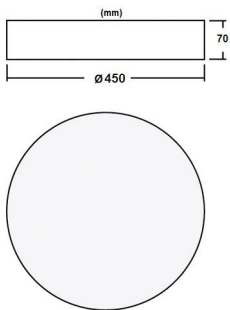

Dimensions (mm)