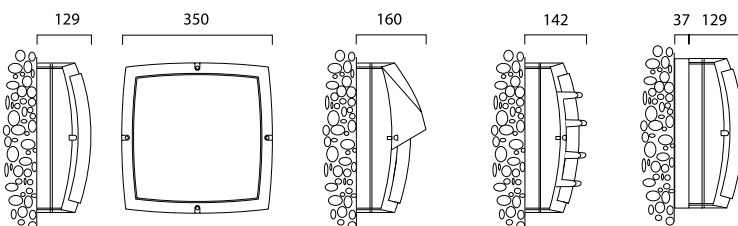

Legend: 3000K = 3K Warm White; 4K = 4,000K Neutral White; BLK = Black; SIL = Silver

Code	Description
Accessories	
4046028	Hood Black
4045981	Hood Silver
4046027	4 Bar Grille Black

Accessory hoods

Dimensions (mm)