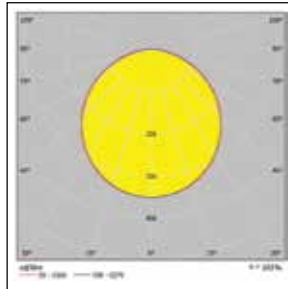

SylFlat LED cuadrado para empotrar regulable