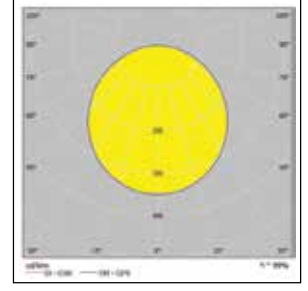

SylFlat LED redondo regulable 2.000lm
4.000K