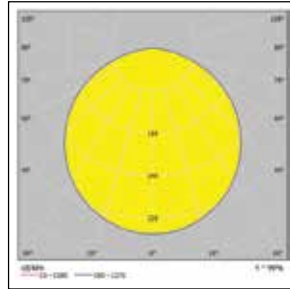

SylFlat LED redondo no regulable 1.000lm
4.000K

SylFlat LED cuadrado no regulable 1.400lm
4.000K