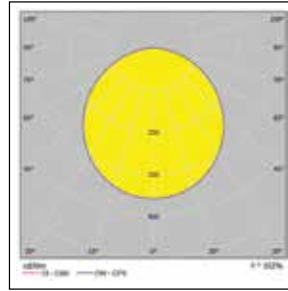

SylFlat LED redondo 1.400lm / 2.000lm

SylFlat LED cuadrado 1.400lm

SylFlat LED  
Downlight LED regulable

**Datos fotométricos**

SylFlat LED redondo regulable 1.000lm  
4.000K

SylFlat LED redondo regulable 1.400lm  
4.000K