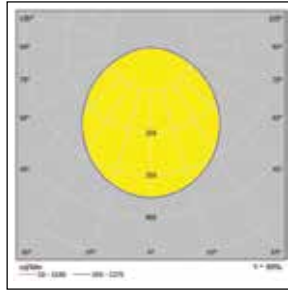

SylFlat LED redondo 1.400lm / 2.000lm

SylFlat LED cuadrado 1.400lm

SylFlat LED  
Downlight LED regulable

**Datos fotométricos**

SylFlat LED redondo regulable 1.000lm  
4.000K

SylFlat LED redondo regulable 1.400lm  
4.000K